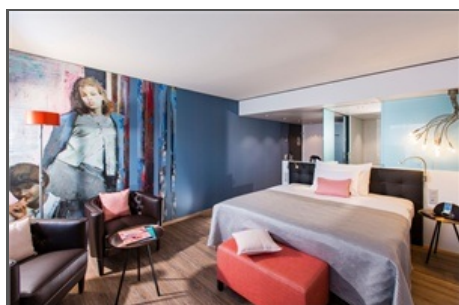

HOTEL SUMMARY - FACT SHEET

1/2

Contact information

Hotel Arte ★★★★★

**Riggenbachstrasse 10
4600 Olten
Switzerland**

Telephone:
Fax:
Internet:

+41(0)62 286 68 00
+41(0)62 286 68 10
www.konferenzhotel.ch

Email:

reception@konferenzhotel.ch

From:
Total Rooms:
Open all year:

117.00 CHF
79
Yes

Check in: 14:00

Check out: 10:00

General Information

Hotel Description

Arte Hotel Convention Centre is a modern convention and business hotel with excellent facilities in a quiet location near the train station. In our modern à la carte restaurant, enjoy fresh produce from the market and other specialties. In the summer we will serve you food and drinks on the terrace. We offer 12 polyvalent conference meeting rooms with capacity for up to 500 people. Fully renovated and designed 79 hotel rooms with high quality equipment, which is reflected in the subject of art. All of our modern rooms come with box spring beds, flat screen TV, direct dial telephone, free WIFI and a leased line, spacious desk, safe, active ventilation (soft air-conditioning), electric blinds, vinyl floor, bathroom with rain shower and some with bathtub (in Comfort Style room), toilet,...

For more information please visit our [homepage](http://www.konferenzhotel.ch) or getmyhotel.com

Hotel Type

- Bed & Breakfast
- Boutique/Design
- City Hotel
- Holiday/Vacation
- Biker Hotel
- Business
- Conference Hotel

Accepted Payments

Spoken languages

Catalán, Danske, Deutsch, English, Français, Italiano, Polski, Português, Русский, Română, Slovenski, Türk, Ελληνικά, العربية, 中文, עברית

Hotel Meals

- Breakfast 18 CHF